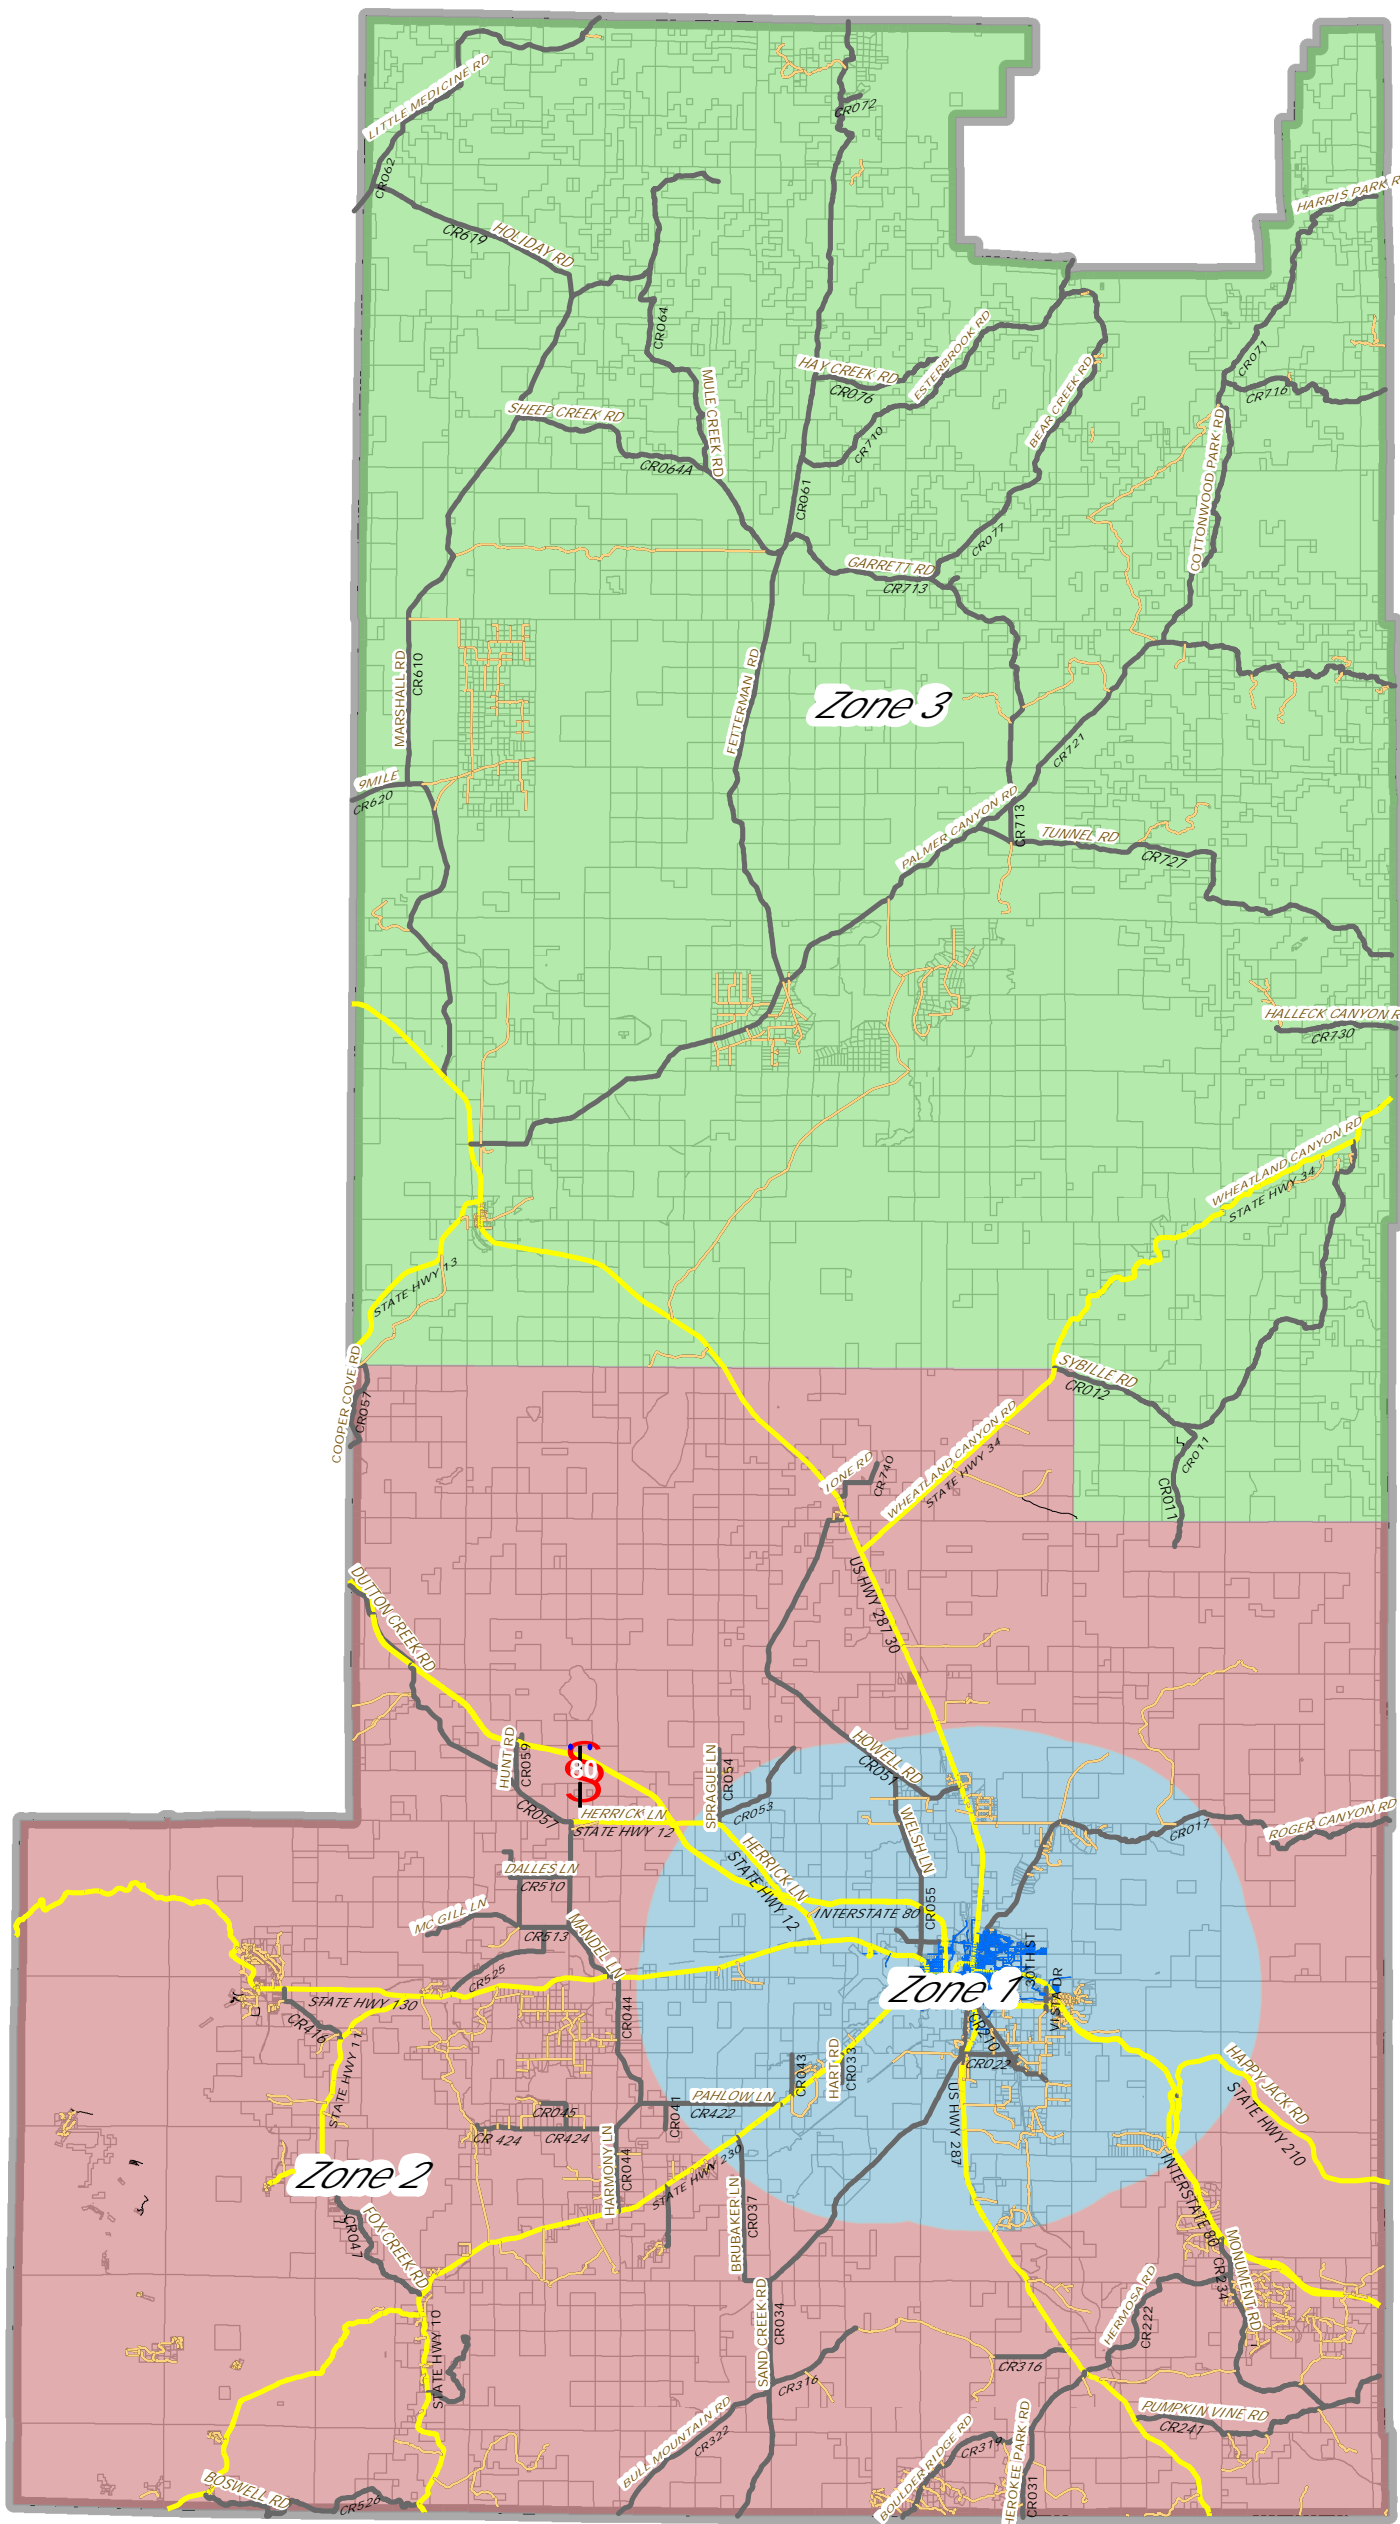

Albany County Planning Mileage Fee Map

Ownership Information dated
as of Jan. 1 2007.

DISCLAIMER:

Legend	
Feezone	
zone	
	Zone 1
	Zone 2
	Zone 3